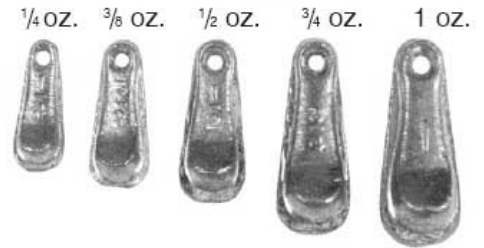

COLOURS:

1. White
2. Chartreuse Yellow
3. Chartreuse Green
4. Orange
5. Black
6. Yellow
7. Green
8. Pink
9. Plain Led

HOOKS: O'Shaughnessy or Aberdeen (Eagle Claw Hook)

- 1/8 oz
- 1/4 oz
- 3/8 oz

HOOKS: **RED** O'Shaughnessy or Aberdeen (Eagle Claw Hook)

- 1/8 oz
- 1/4 oz
- 3/8 oz

16. **BASS SINKERS**

(Sold in lots of 25 per poly bag)

- 3/8 oz
- 5/8 oz
- 1 oz
- 2 oz

17. WALKING SINKERS

(Sold in lots of 50 per poly bag)

1/4 oz
3/8 oz
1/2 oz
3/4 oz
1 oz

18. BOTTOM BOUNCERS

(Sold 12 units per display ring)

1/2 oz
3/4 oz
1 oz
1 1/2 oz
2 oz

19. LEADERS

POWER STEEL LINE 7x7 - High quality wire leaders made of forty-nine soft wire nylon coated. Available in black color, Length 6", 9" and 12" with Barrel Swivel and Interlocking Snap.