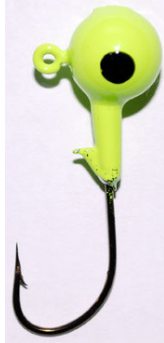

13. SHAFT SPINNERS WITH REFLECTO TAPE

REFLECTO TAPE COLOURS:

1. Chartreuse on Nickel
2. Nickel on Brass
3. Orange on Brass
4. Pink on Brass
5. Blue on Nickel
6. Green on Nickel
7. Purple on Brass
8. Brass on Nickel
9. Purple/Pink on Brass
10. Nickel with Red / Chartreuse / Black Eye

14. **BEAD CHAIN WEIGHTS**

6 Stainless Steel Chain

Sold in lots of 50 of one weight per poly bag.

- 1/4 oz
- 3/8 oz
- 1/2 oz
- 3/4 oz
- 1 oz

15. **JIGS**

(Sold in lots of 25 per poly bag – available in brown and red hooks)

COLOURS:

1. White
2. Chartreuse Yellow
3. Chartreuse Green
4. Orange
5. Black
6. Yellow
7. Green
8. Pink
9. Plain Led

HOOKS: O'Shaughnessy or Aberdeen (Eagle Claw Hook)

- 1/8 oz
- 1/4 oz
- 3/8 oz

HOOKS: **RED** O'Shaughnessy or Aberdeen (Eagle Claw Hook)