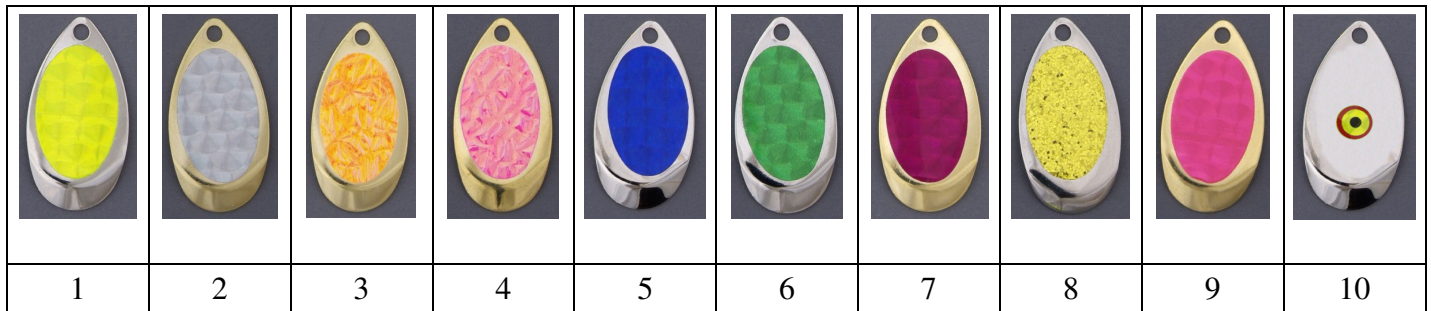

7. SPINNERS with Steel Line

COLOURS:

1. Chartreuse
2. Hammered Brass
3. Hammered Nickel
4. Orange
5. Red / White Striped
6. Blue on Nickel
7. Yellow with 5 Red Diamonds

HOOK SIZE: Intermediate Shank # 1 (Eagle Claw Hook)

1. Chartreuse
2. Chartreuse and Orange
3. Silver

HOOK SIZE: Intermediate Shank # 1 (Eagle Claw Hook)

SPINNER SIZE: Colorado #3

TOTAL LENGTH: 30 lb test *Berkley Trilene XL* monofilament line – approximately 24 inches

12. GT-BIO

	Image		Name
			Fraxel
			Beetle
			Fast Fish III
			Sword

		Blade
		Probiscus Prado
		Single Curve III
		Leech
		Long Fast Fish II
		Super Bevel
		Super KingKong
		Prado II-A
		Prado II-B

	2# Freshwater Jigging
	Sonar
	Killer
	LeapFrog

13. SHAFT SPINNERS WITH REFLECTO TAPE

REFLECTO TAPE COLOURS:

1. Chartreuse on Nickel
2. Nickel on Brass
3. Orange on Brass
4. Pink on Brass
5. Blue on Nickel
6. Green on Nickel
7. Purple on Brass
8. Brass on Nickel
9. Purple/Pink on Brass
10. Nickel with Red / Chartreuse / Black Eye